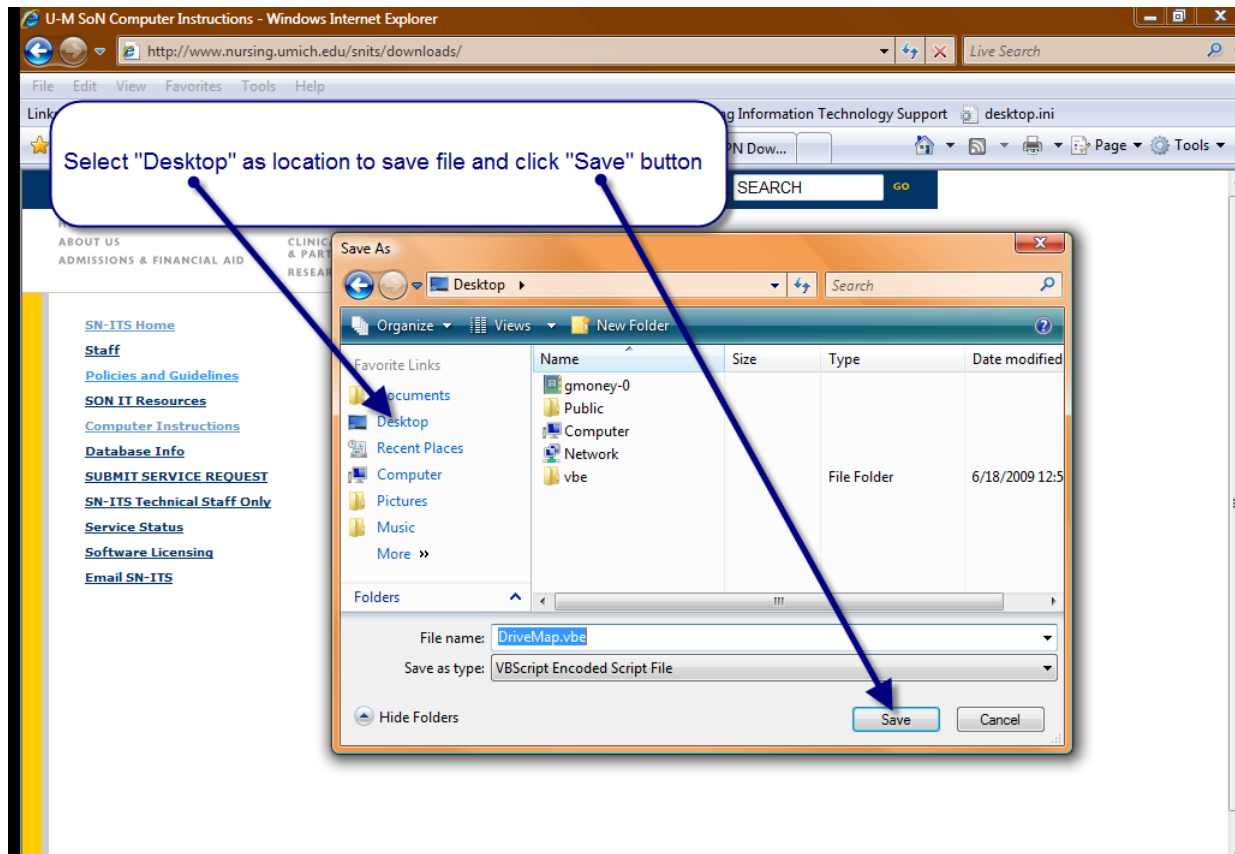

Click on "DriveMap.vbe Utility link" to begin download

School of Nursing Drive Map Utility How-To

Step 3

School of Nursing Drive Map Utility How-To

Step 4

School of Nursing Drive Map Utility How-To

Step 5

Look for "DriveMap.vbe" Utility on your desktop and double click on the "DriveMap.vbe" icon

DriveMap....

School of Nursing Drive Map Utility How-To

Step 6

If you see the following security screen click "open"

School of Nursing Drive Map Utility How-To

Step 7

School of Nursing Drive Map Utility How-To