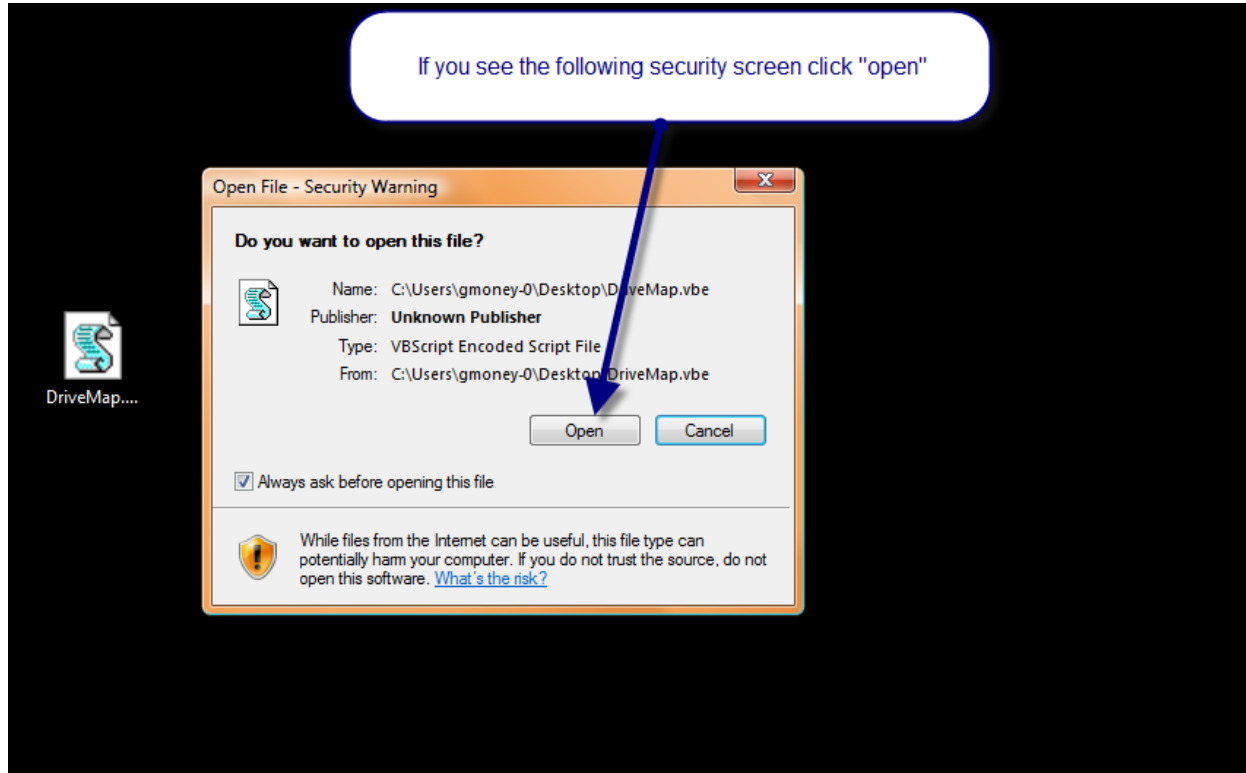

School of Nursing Drive Map Utility How-To

Step 6

If you see the following security screen click "open"