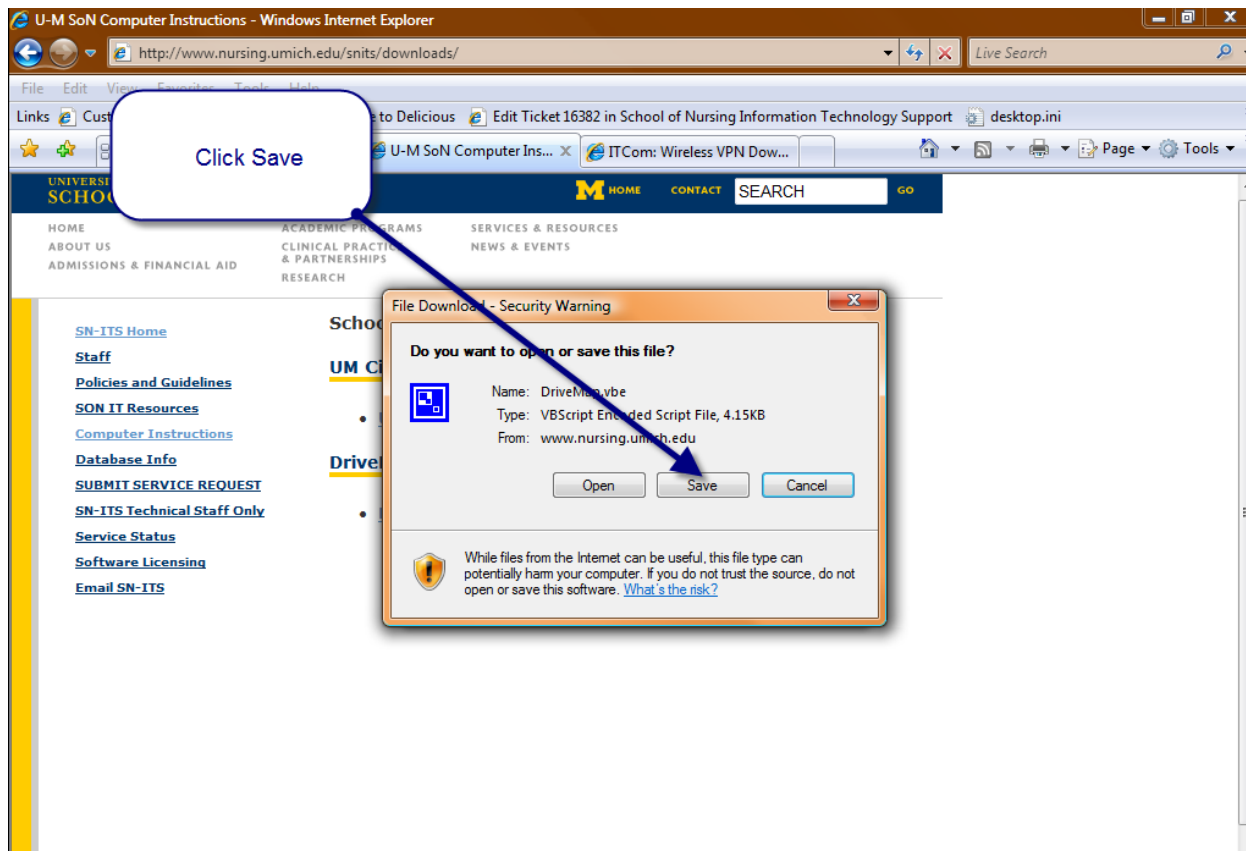

School of Nursing Drive Map Utility How-To

Step 3